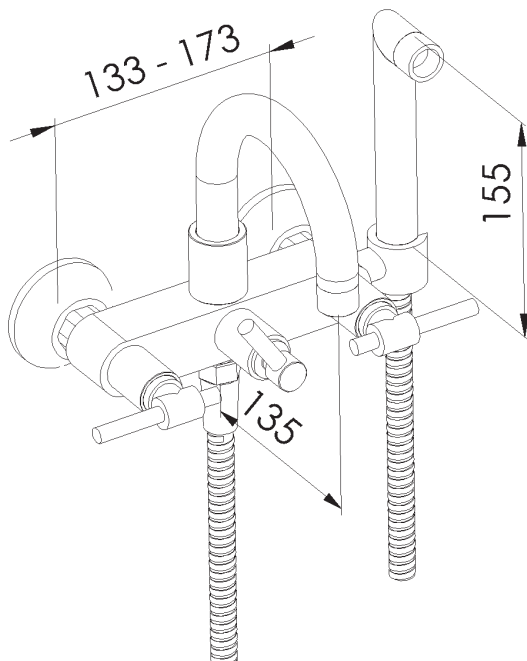

Wall-mounted bath mixer with flexible, handshower and integrated holder

Picture

Product details

Weight : 4,3 kg

Internal mechanism : Ceramic valve 1/4 turn

Diverter : Ceramic

Note : Shower hose 1,25m

Technical drawing