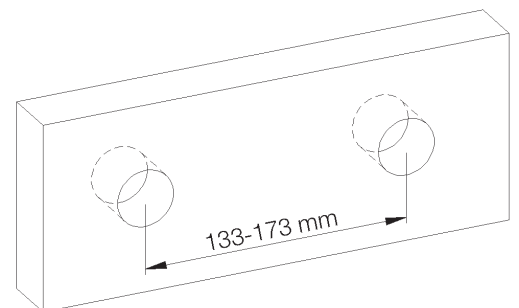

Wall-mounted bath mixer with flexible, handshower and integrated holder

Picture

Product details

Weight : 4,3 kg

Internal mechanism : Ceramic valve 1/4 turn

Diverter : Ceramic

Note : Shower hose 1,25m

Technical drawing